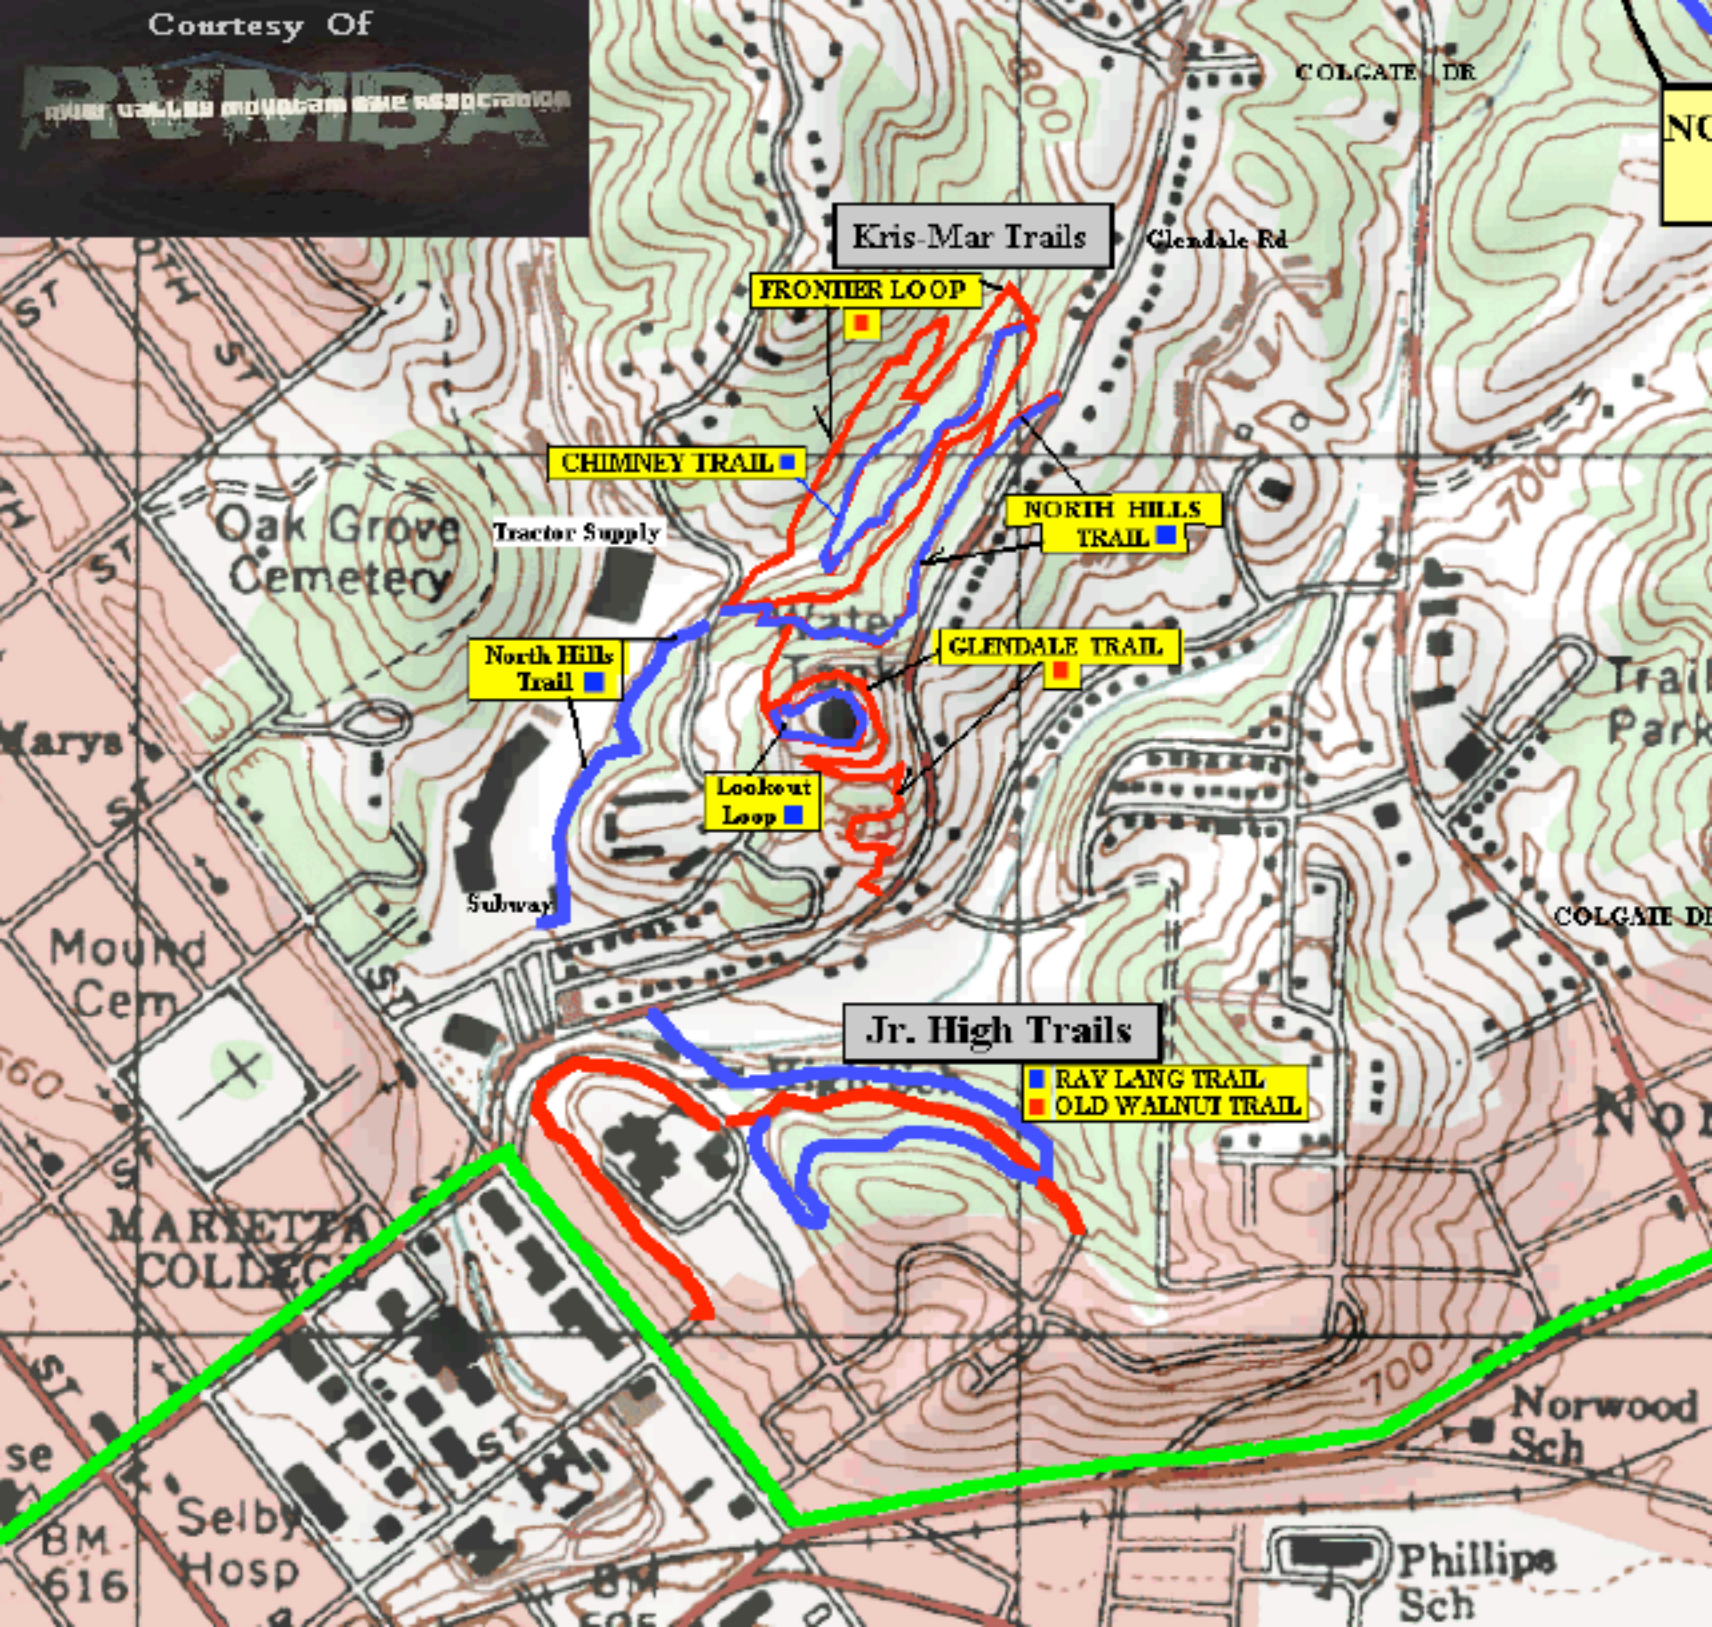

Courtesy Of

AMERICAN MOUNTAIN BIKING ASSOCIATION

Kris-Mar Trails

FRONTIER LOOP

CHIMNEY TRAIL

NORTH HILLS TRAIL

North Hills Trail

Glendale Trail

Lookout Loop

Jr. High Trails

RAY LANG TRAIL  
OLD WALNUT TRAIL

COLGATE DR

Glendale Rd

Oak Grove Cemetery

Tractor Supply

Trail Park